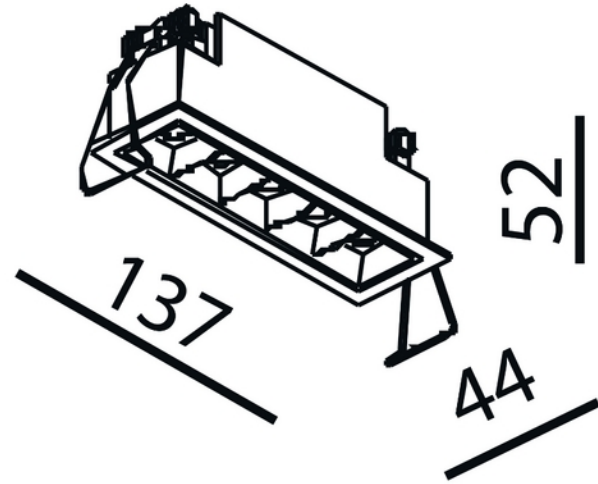

**PRODUCT DATA SHEET**

Cold 5 1150lm 930 46° 5x2W BK w/o driver

Art.no: 1107-46-2

*Lighting Solutions*

130x36mm

Cold 5 1150lm 930 46° 5x2W BK w/o driver

With its rectangular and recessed light source, Cold downlight has a unique design that is suitable for most rooms. Front ring is available in several different colors and can easily be replaced. Driver is not included. Please see accessories for recommended driver and alternative colors for front ring.

| DRIVER | |
|-----------------------|-----------|
| Manufacturer (driver) | No driver |

| DIMENSIONS | |
|-----------------------|-------|
| Length (product) (mm) | 137.0 |
| Width (product) (mm) | 44.0 |
| Height (product) (mm) | 52.0 |
| Weight (product) (kg) | 0.32 |