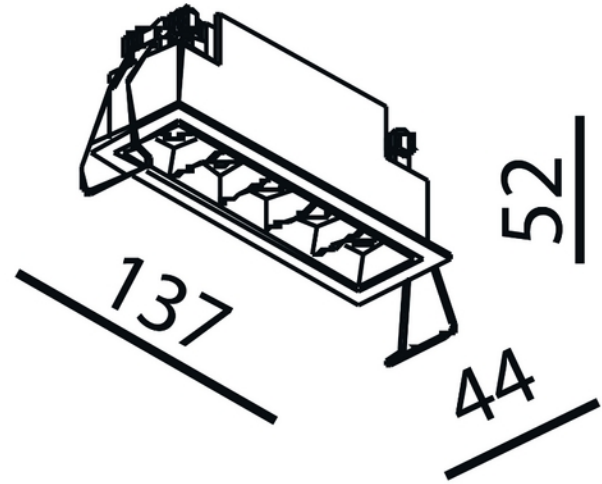

**PRODUCT DATA SHEET**

Cold 5 1150lm 930 46° 5x2W WH w/o driver

Art.no: 1107-46-3

*Lighting Solutions* 130x36mm

Cold 5 1150lm 930 46° 5x2W WH w/o driver

With its rectangular and recessed light source, Cold downlight has a unique design that is suitable for most rooms. Front ring is available in several different colors and can easily be replaced. Driver is not included. Please see accessories for recommended driver and alternative colors for front ring.

DRIVER	
Manufacturer (driver)	No driver

DIMENSIONS	
Length (product) (mm)	137.0
Width (product) (mm)	44.0
Height (product) (mm)	52.0
Weight (product) (kg)	0.32

MATERIALS AND SURFACES	
Color	White
Housing Material	Aluminium
Housing Material %	89.0
Material 2%	1.7999999999999998
Material 3%	0.5
Material 4%	0.8999999999999999
Material 5%	1.3
Material 6%	1.9
Material 7%	4.6