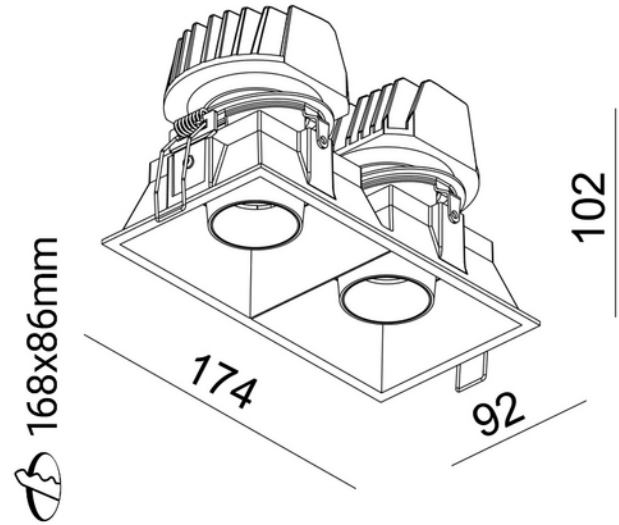

FDV DOCUMENTATION

Make Double D2W 2x45-950lm 930-919 34° 2x9,4W WH w/o driver

Art.no: 11080-2-D2W-34-3

Lighting Solutions

Make Double D2W 2x45-950lm 930-919 34° 2x9,4W WH w/o driver

SPECIFICATIONS	
Length (product) (mm)	174.0
Width (product) (mm)	92.0
Height (product) (mm)	107.0
Weight (product) (kg)	0.749