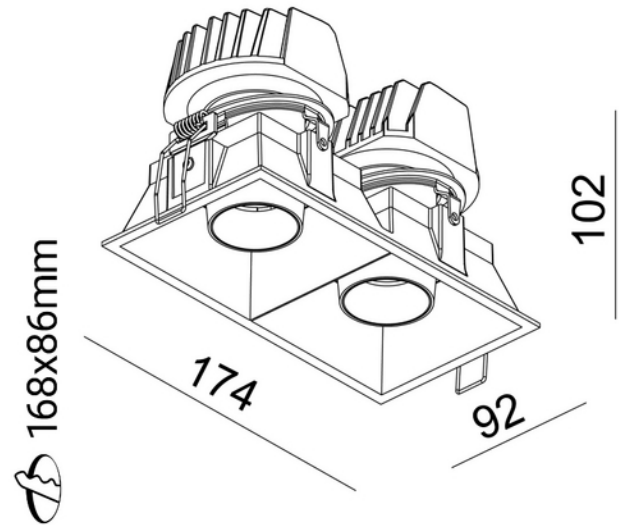

**PRODUCT DATA SHEET**

Make Double D2W 2x45-950lm 930-919 34° 2x9,4W WH w/o driver  
 Art.no: 11080-2-D2W-34-3

*Lighting Solutions*

## Make Double D2W 2x45-950lm 930-919 34° 2x9,4W WH w/o driver

Make Double is a square downlight with Dim 2 Warm. The color temperature (K) can be adjusted between 1900K and 3000K. Rotatable 360° and tiltable 20°. Driver is not included and sold separately. See accessories for recommended drivers. Please note that the downlight comes with white front ring. Black front ring is sold separately.

DIMENSIONS	
Length (product) (mm)	174.0
Width (product) (mm)	92.0
Height (product) (mm)	107.0
Weight (product) (kg)	0.749

MATERIALS AND SURFACES	
Color	White

INSTALLATION AND CONNECTION	
Areas of use	Cottage, Hotel, Kitchen, Residence, Showroom
Mounting	Recessed, Ceiling
Connection (system)	Depending on driver