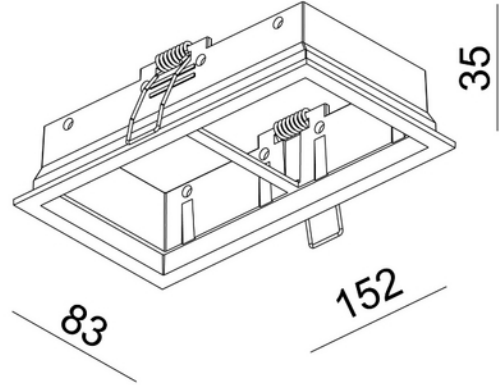

FDV DOCUMENTATION
Rise L Double Mounting kit WH
Art.no: 11090-2-3

Lighting Solutions

Rise L Double Mounting kit WH
