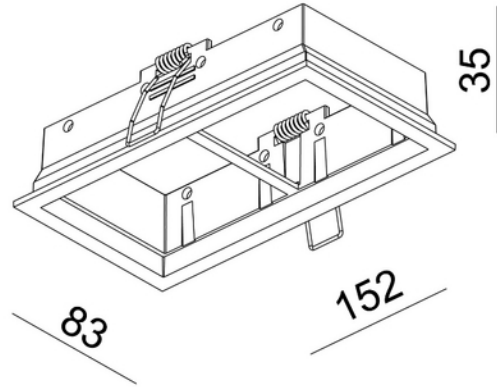

PRODUCT DATA SHEET

Rise L Double Mounting kit WH

Art.no: 11090-2-3

Lighting Solutions

Rise L Double Mounting kit WH

Double mounting kit for Rise L.

MATERIALS AND SURFACES	
Color	White
Housing Material	Polycarbonate