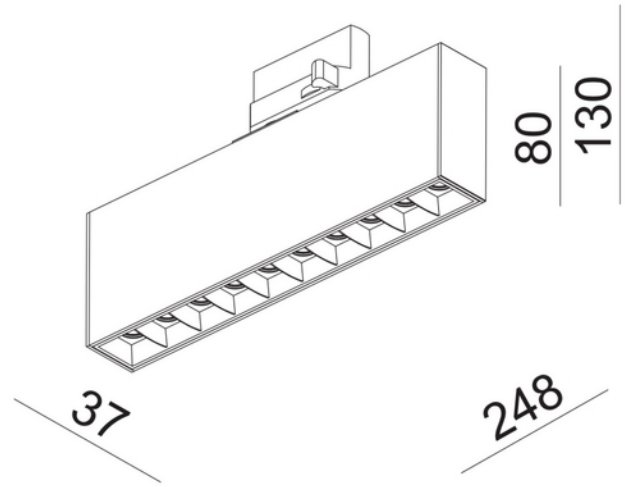

FDV DOCUMENTATION

Cold 10 Track 2200lm 930 36° 20W WH w/BK Front ring 3-cir On

Art.no: 1110-30-3

Lighting Solutions

Cold 10 Track 2200lm 930 36° 20W WH w/BK Front ring 3-cir On