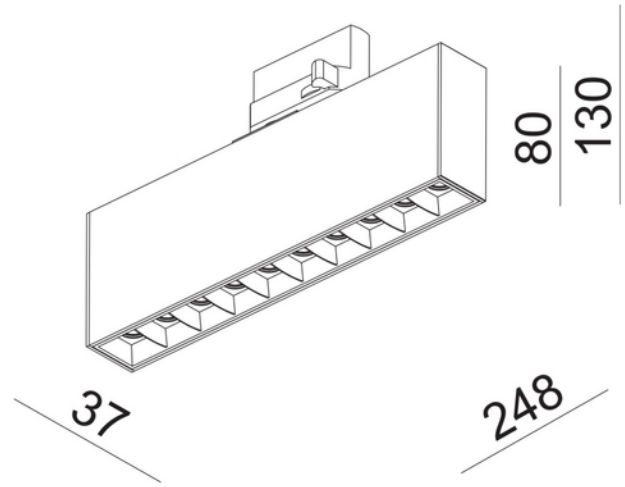

**PRODUCT DATA SHEET**

Cold 10 Track 2200lm 930 36° 20W WH w/BK Front ring 3-cir On
Art.no: 1110-30-3

Lighting Solutions

Cold 10 Track 2200lm 930 36° 20W WH w/BK Front ring 3-cir On

ELECTRICAL DATA	
Protection Class (system)	2
Dimming (system)	None
Voltage (system) [V]	230V 50Hz

TECHNICAL DATA	
IP (system)	IP20
Outdoor	No

PHOTOMETRIC DATA	
CRI / Ra (>=)	90
CCT (Color Temperature) (K)	3000

**PRODUCT DATA SHEET**

Cold 10 Track 2200lm 930 36° 20W WH w/BK Front ring 3-cir On
Art.no: 1110-30-3

Lighting Solutions

PHOTOMETRIC DATA	
Color Code	930
Lightsource Type	LED (built in)
Socket / Cap-Base	N/A
Lens (Diffuser)	None
Lifetime (h)	L80B10: 100 000

MATERIALS AND SURFACES	
Color	White

INSTALLATION AND CONNECTION	
Connection (system)	Track 3-Circuit