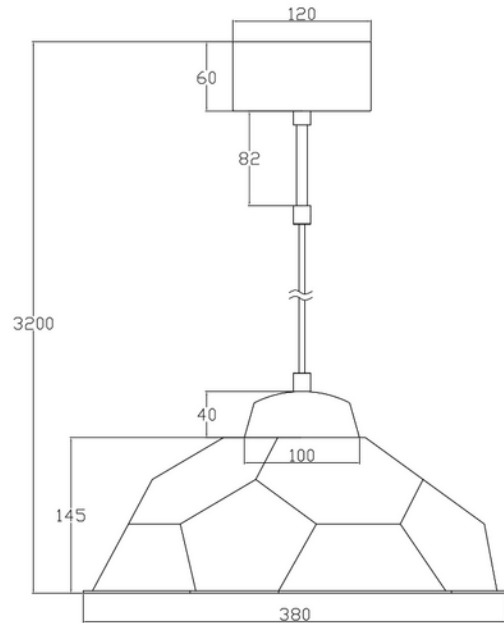

**PRODUCT DATA SHEET**

Rdivi Pendant E27 Max 40W Ø460mm BK 3m cable  
Art.no: 114001-2

*Lighting Solutions*

## Rdivi Pendant E27 Max 40W Ø460mm BK 3m cable

ELECTRICAL DATA	
Protection Class (system)	2
Dimming (system)	Light bulb dependent
Voltage (system) [V]	230V 50Hz

TECHNICAL DATA	
IP (system)	IP20
Outdoor	No

PHOTOMETRIC DATA	
Lightsource Type	Lightsource not included
Socket / Cap-Base	E27

**PRODUCT DATA SHEET**

Rdivi Pendant E27 Max 40W Ø460mm BK 3m cable  
Art.no: 114001-2

*Lighting Solutions*

DIMENSIONS	
Width (product) (mm)	380.0
Height (product) (mm)	145.0
Weight (product) (kg)	0.8