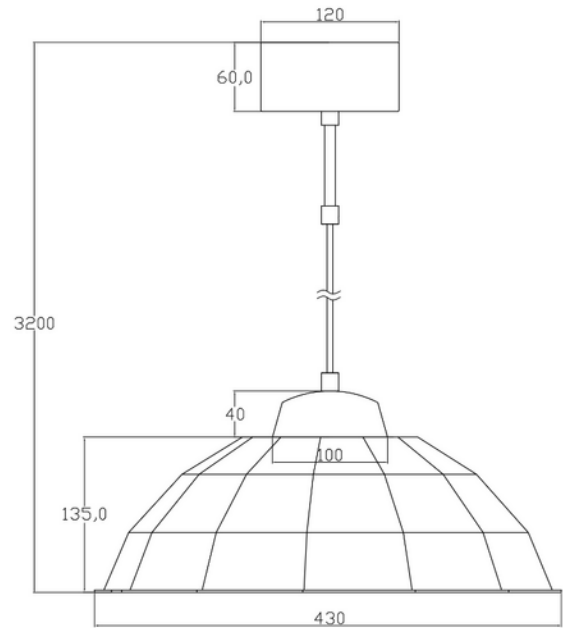

**FDV DOCUMENTATION**

Redivi Pendant E27 Max 40W Ø400mm Natural 3m cable
Art.no: 114003-17

Lighting Solutions

Redivi Pendant E27 Max 40W Ø400mm Natural 3m cable

SPECIFICATIONS	
Width (product) (mm)	430.0
Height (product) (mm)	135.0
Weight (product) (kg)	0.9