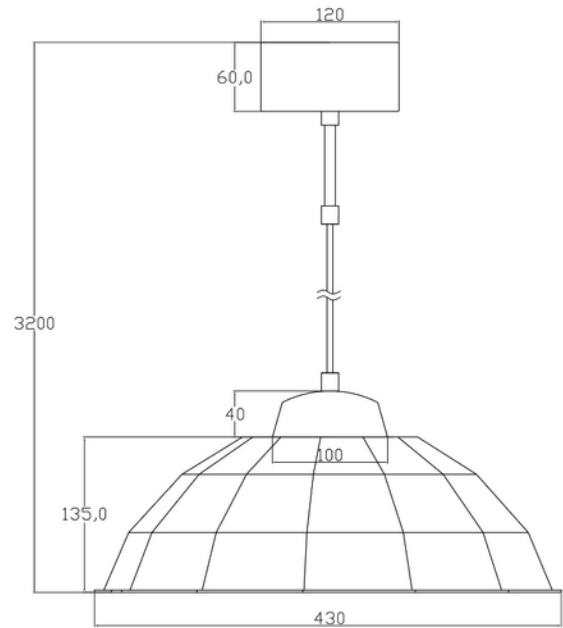

**PRODUCT DATA SHEET**

Redivi Pendant E27 Max 40W Ø400mm Natural 3m cable
Art.no: 114003-17

Lighting Solutions

Redivi Pendant E27 Max 40W Ø400mm Natural 3m cable

ELECTRICAL DATA	
Protection Class (system)	2
Dimming (system)	Light bulb dependent
Voltage (system) [V]	230V 50Hz

TECHNICAL DATA	
IP (system)	IP20
Outdoor	No

PHOTOMETRIC DATA	
Lightsource Type	Lightsource not included
Socket / Cap-Base	E27

**PRODUCT DATA SHEET**

Redivi Pendant E27 Max 40W Ø400mm Natural 3m cable

Art.no: 114003-17

*Lighting Solutions*

DIMENSIONS	
Width (product) (mm)	430.0
Height (product) (mm)	135.0
Weight (product) (kg)	0.9

MATERIALS AND SURFACES	
Color	Natural

INSTALLATION AND CONNECTION	
Areas of use	Cafe, Cottage, Hotel, Residence
Mounting	Pendant