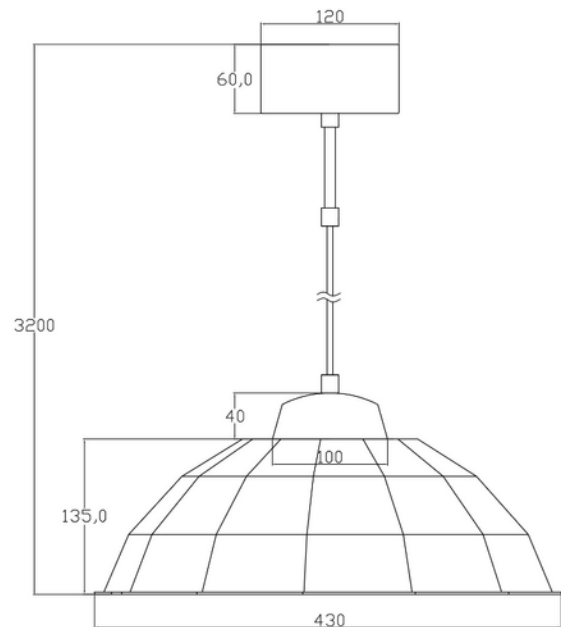

**PRODUCT DATA SHEET**

Redivi Pendant E27 Max 40W Ø400mm BK 3m cable

Art.no: 114003-2

*Lighting Solutions*

Redivi Pendant E27 Max 40W Ø400mm BK 3m cable

ELECTRICAL DATA	
Protection Class (system)	2
Dimming (system)	Light bulb dependent
Voltage (system) [V]	230V 50Hz

TECHNICAL DATA	
IP (system)	IP20
Outdoor	No

PHOTOMETRIC DATA	
Lightsource Type	Lightsource not included
Socket / Cap-Base	E27

**PRODUCT DATA SHEET**

Redivi Pendant E27 Max 40W Ø400mm BK 3m cable

Art.no: 114003-2

*Lighting Solutions*

DIMENSIONS	
Width (product) (mm)	430.0
Height (product) (mm)	135.0
Weight (product) (kg)	0.9

MATERIALS AND SURFACES	
Color	Black

INSTALLATION AND CONNECTION	
Areas of use	Cafe, Cottage, Hotel, Residence
Mounting	Pendant