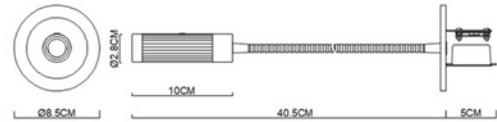

**FDV DOCUMENTATION**

Giulio recessed wall flexible hose copper/antique brass

Art.no: 11840-13

*Lighting Solutions*

55mm

Giulio recessed wall flexible hose copper/antique brass

SPECIFICATIONS	
Forward Voltage LED (max tp=25) (V)	3.0
Forward Voltage LED (min tp=65) (V)	2.5
CC (driver) [mA]	700
CC (forward voltage driver) (V)	4.2
Inrush current time (µs)	35.0
Inrush current I _{max} (A)	18.0
Length (product) (mm)	400.0
Width (product) (mm)	85.0
Height (product) (mm)	28.0
Weight (product) (kg)	0.4