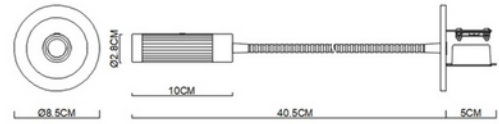

PRODUCT DATA SHEET

Giulio recessed wall flexible hose copper/antique brass

Art.no: 11840-13

Lighting Solutions

55mm

Giulio recessed wall flexible hose copper/antique brass

ELECTRICAL DATA	
Protection Class (system)	2
Dimming (system)	None
Voltage (system) [V]	230V 50Hz

TECHNICAL DATA	
IP (system)	IP20
Outdoor	No

PHOTOMETRIC DATA	
CRI / Ra (>=)	80
CCT (Color Temperature) (K)	3000
Color Code	830
Lightsource Type	LED (built in)

**PRODUCT DATA SHEET**

Giulio recessed wall flexible hose copper/antique brass

DIMENSIONS	
Length (product) (mm)	400.0
Width (product) (mm)	85.0
Height (product) (mm)	28.0
Weight (product) (kg)	0.4

MATERIALS AND SURFACES	
Color	Copper/Brass

**PRODUCT DATA SHEET**

Giulio recessed wall flexible hose copper/antique brass