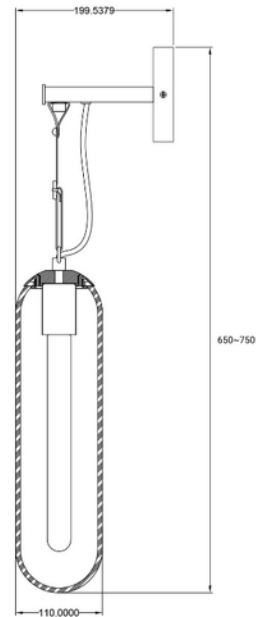

FDV DOCUMENTATION
Tubus Wall E27 max 25W Opal glass
Art.no: 119027-15

Lighting Solutions

Tubus Wall E27 max 25W Opal glass

SPECIFICATIONS	
Length (product) (mm)	650.0
Width (product) (mm)	110.0
Height (product) (mm)	120.0
Weight (product) (kg)	1.46