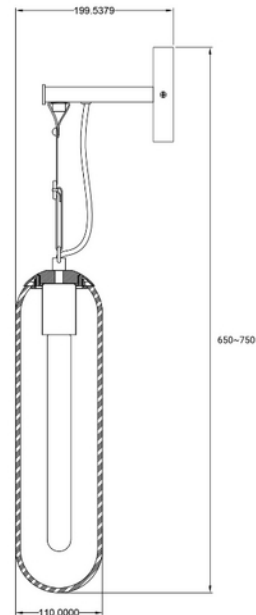

**PRODUCT DATA SHEET**

Tubus Wall E27 max 25W Smoked glass

Art.no: 119027-16

*Lighting Solutions*

Tubus Wall E27 max 25W Smoked glass

Tubus wall mounted luminaire with smoked glass. Delivered with black canopy and leather strap. Light bulb are not included.

**PRODUCT DATA SHEET**

Tubus Wall E27 max 25W Smoked glass

Art.no: 119027-16

*Lighting Solutions*

DIMENSIONS	
Length (product) (mm)	650.0
Width (product) (mm)	110.0
Height (product) (mm)	200.0
Weight (product) (kg)	1.46