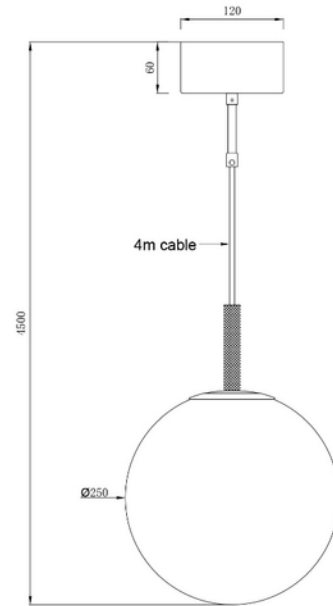

**PRODUCT DATA SHEET**

Orb E27 Max 40W Brass Ø250 4m BK textile cable
Art.no: 120060-4

Lighting Solutions

Orb E27 Max 40W Brass Ø250 4m BK textile cable

Delivered with 4m black cable and black canopy. Lightbulb is not included.

**PRODUCT DATA SHEET**

Orb E27 Max 40W Brass Ø250 4m BK textile cable

Art.no: 120060-4

*Lighting Solutions*

DIMENSIONS	
Width (product) (mm)	250.0

MATERIALS AND SURFACES	
Color	Brass / Black

INSTALLATION AND CONNECTION	
Areas of use	Cottage, Hotel, Residence, Shop
Mounting	Ceiling, Pendant