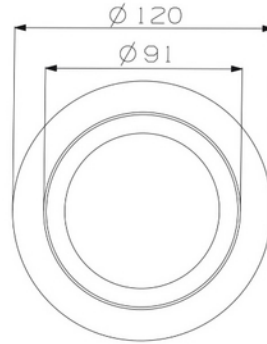

**FDV DOCUMENTATION**

Torres Mini Fixed 3200lm 830 23W 24° WH 18i3

Art.no: 17020-7-24-3

*Lighting Solutions*

105mm

**Torres Mini Fixed 3200lm 830 23W 24° WH 18i3**

SPECIFICATIONS	
Forward Voltage LED (max tp=25) (V)	36.3
Forward Voltage LED (min tp=65) (V)	31.7
CC (forward voltage driver) (V)	43.0
Inrush current time (µs)	100.0
Inrush current I _{max} (A)	8.0
Width (product) (mm)	120.0
Height (product) (mm)	60.0
Weight (product) (kg)	0.45