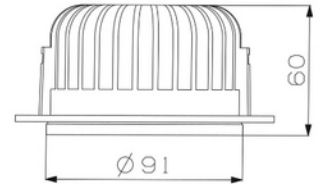

**FDV DOCUMENTATION**

Torres Mini Fixed 3200lm 830 23W 24° WH 18i3

Art.no: 17020-7-24-3

*Lighting Solutions*

105mm

**Torres Mini Fixed 3200lm 830 23W 24° WH 18i3**

SPECIFICATIONS	
Forward Voltage LED (max tp=25) (V)	36.3
Forward Voltage LED (min tp=65) (V)	31.7
CC (forward voltage driver) (V)	43.0
Inrush current time (µs)	100.0
Inrush current I _{max} (A)	8.0
Width (product) (mm)	120.0
Height (product) (mm)	60.0
Weight (product) (kg)	0.45