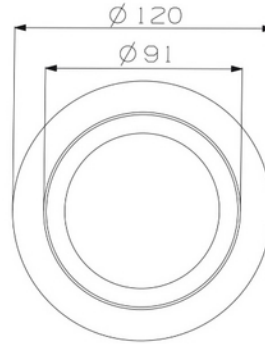

**FDV DOCUMENTATION**

Torres Mini Fixed 3200lm 830 23W 24° WH 18i5 DALI
 Art.no: 17020-7-24-3-ddd

*Lighting Solutions*
 105mm

Torres Mini Fixed 3200lm 830 23W 24° WH 18i5 DALI

SPECIFICATIONS	
Forward Voltage LED (max tp=25) (V)	36.3
Forward Voltage LED (min tp=65) (V)	31.7
CC (forward voltage driver) (V)	43.0
Inrush current time (µs)	100.0
Inrush current I _{max} (A)	8.0
Width (product) (mm)	120.0
Height (product) (mm)	60.0
Weight (product) (kg)	0.45