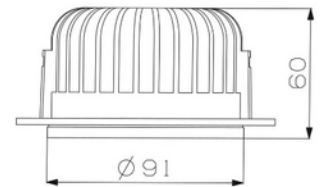

**FDV DOCUMENTATION**

Torres Mini Fixed 3200lm 830 23W 24° WH 18i5 DALI
 Art.no: 17020-7-24-3-ddd

*Lighting Solutions*
 105mm

Torres Mini Fixed 3200lm 830 23W 24° WH 18i5 DALI

SPECIFICATIONS	
Forward Voltage LED (max tp=25) (V)	36.3
Forward Voltage LED (min tp=65) (V)	31.7
CC (forward voltage driver) (V)	43.0
Inrush current time (µs)	100.0
Inrush current I _{max} (A)	8.0
Width (product) (mm)	120.0
Height (product) (mm)	60.0
Weight (product) (kg)	0.45