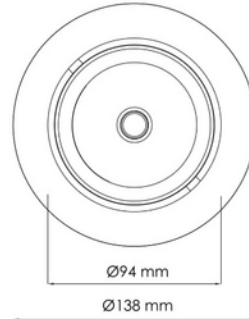

**FDV DOCUMENTATION**

Torres Mini 3350lm 827 20° 23W WH 18i5 DALI

Art.no: 17028-6-20-3-ddd

*Lighting Solutions*

125mm

Torres Mini 3350lm 827 20° 23W WH 18i5 DALI

SPECIFICATIONS	
Forward Voltage LED (max tp=25) (V)	41.7
Forward Voltage LED (min tp=65) (V)	30.2
CC (forward voltage driver) (V)	43.0
Inrush current time (µs)	100.0
Inrush current I _{max} (A)	8.0
Length (product) (mm)	138.0
Width (product) (mm)	94.0
Height (product) (mm)	86.0

FDV DOCUMENTATION

Torres Mini 3350lm 827 20° 23W WH 18i5 DALI

Art.no: 17028-6-20-3-ddd

Lighting Solutions

LIGHT DISTRIBUTION