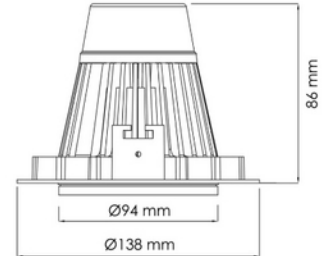

**FDV DOCUMENTATION**

Torres Mini 3350lm 827 20° 23W WH 18i5 DALI

Art.no: 17028-6-20-3-ddd

*Lighting Solutions*

125mm

Torres Mini 3350lm 827 20° 23W WH 18i5 DALI

SPECIFICATIONS	
Forward Voltage LED (max tp=25) (V)	41.7
Forward Voltage LED (min tp=65) (V)	30.2
CC (forward voltage driver) (V)	43.0
Inrush current time (µs)	100.0
Inrush current I _{max} (A)	8.0
Length (product) (mm)	138.0
Width (product) (mm)	94.0
Height (product) (mm)	86.0

FDV DOCUMENTATION

Torres Mini 3350lm 827 20° 23W WH 18i5 DALI

Art.no: 17028-6-20-3-ddd

Lighting Solutions

LIGHT DISTRIBUTION