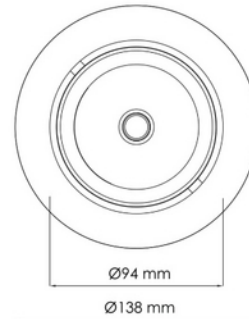

**FDV DOCUMENTATION**

Torres Mini 3650lm 830 20° 22W BK 18i3

Art.no: 17030-7-20-2

*Lighting Solutions*

125mm

## Torres Mini 3650lm 830 20° 22W BK 18i3

SPECIFICATIONS	
CC (forward voltage driver) (V)	43.0
Inrush current time (µs)	100.0
Inrush current I <sub>max</sub> (A)	8.0
Length (product) (mm)	138.0
Width (product) (mm)	94.0
Height (product) (mm)	86.0