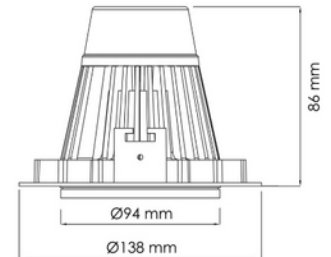

**FDV DOCUMENTATION**

Torres Mini 3650lm 830 20° 22W BK 18i3

Art.no: 17030-7-20-2

*Lighting Solutions*

125mm

## Torres Mini 3650lm 830 20° 22W BK 18i3

SPECIFICATIONS	
CC (forward voltage driver) (V)	43.0
Inrush current time (µs)	100.0
Inrush current I <sub>max</sub> (A)	8.0
Length (product) (mm)	138.0
Width (product) (mm)	94.0
Height (product) (mm)	86.0