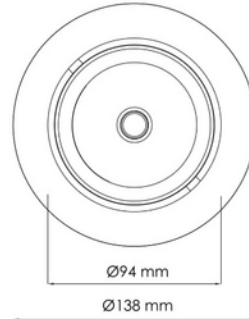

**FDV DOCUMENTATION**

Torres Mini 3650lm 830 30° 22W BK 18i3

Art.no: 17030-7-30-2

*Lighting Solutions*

125mm

Torres Mini 3650lm 830 30° 22W BK 18i3

SPECIFICATIONS	
CC (forward voltage driver) (V)	43.0
Inrush current time (µs)	100.0
Inrush current I _{max} (A)	8.0
Length (product) (mm)	138.0
Width (product) (mm)	94.0
Height (product) (mm)	86.0