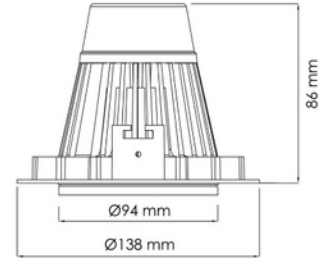

**FDV DOCUMENTATION**

Torres Mini 3650lm 830 30° 22W BK 18i3

Art.no: 17030-7-30-2

*Lighting Solutions*

125mm

Torres Mini 3650lm 830 30° 22W BK 18i3

SPECIFICATIONS	
CC (forward voltage driver) (V)	43.0
Inrush current time (µs)	100.0
Inrush current I _{max} (A)	8.0
Length (product) (mm)	138.0
Width (product) (mm)	94.0
Height (product) (mm)	86.0