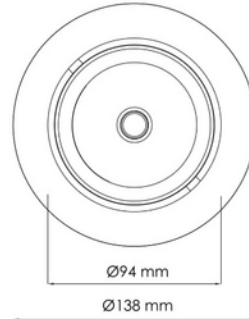

**FDV DOCUMENTATION**

Torres Mini 3650lm 830 30° 22W WH 18i3

Art.no: 17030-7-30-3

*Lighting Solutions*

125mm

Torres Mini 3650lm 830 30° 22W WH 18i3

SPECIFICATIONS	
CC (forward voltage driver) (V)	43.0
Inrush current time (µs)	100.0
Inrush current I _{max} (A)	8.0
Length (product) (mm)	138.0
Width (product) (mm)	94.0
Height (product) (mm)	86.0