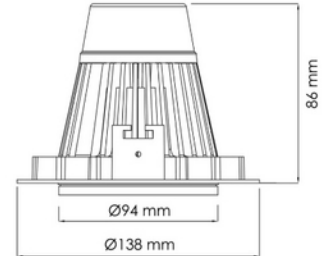

**FDV DOCUMENTATION**

Torres Mini 3650lm 830 30° 22W WH 18i3

Art.no: 17030-7-30-3

*Lighting Solutions*

125mm

Torres Mini 3650lm 830 30° 22W WH 18i3

SPECIFICATIONS	
CC (forward voltage driver) (V)	43.0
Inrush current time (µs)	100.0
Inrush current I _{max} (A)	8.0
Length (product) (mm)	138.0
Width (product) (mm)	94.0
Height (product) (mm)	86.0