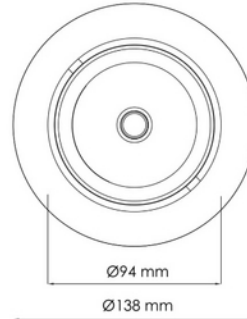

**FDV DOCUMENTATION**

Torres Mini 3650lm 830 40° 22W GR 18i3

Art.no: 17030-7-40-1

*Lighting Solutions*

125mm

## Torres Mini 3650lm 830 40° 22W GR 18i3

SPECIFICATIONS	
CC (forward voltage driver) (V)	43.0
Inrush current time (µs)	100.0
Inrush current I <sub>max</sub> (A)	8.0
Length (product) (mm)	138.0
Width (product) (mm)	94.0
Height (product) (mm)	86.0