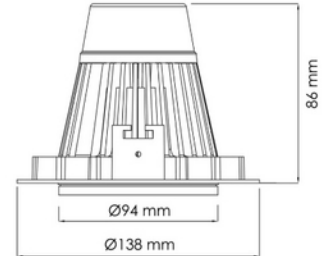

**FDV DOCUMENTATION**

Torres Mini 3650lm 830 40° 22W GR 18i3

Art.no: 17030-7-40-1

*Lighting Solutions*

125mm

## Torres Mini 3650lm 830 40° 22W GR 18i3

SPECIFICATIONS	
CC (forward voltage driver) (V)	43.0
Inrush current time (µs)	100.0
Inrush current I <sub>max</sub> (A)	8.0
Length (product) (mm)	138.0
Width (product) (mm)	94.0
Height (product) (mm)	86.0