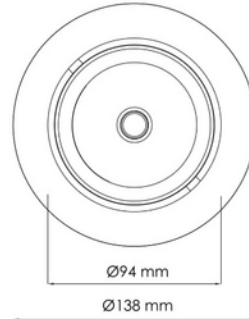

**FDV DOCUMENTATION**

Torres Mini 3650lm 830 40° 22W BK 18i3

Art.no: 17030-7-40-2

*Lighting Solutions*

125mm

## Torres Mini 3650lm 830 40° 22W BK 18i3

SPECIFICATIONS	
CC (forward voltage driver) (V)	43.0
Inrush current time (µs)	100.0
Inrush current I <sub>max</sub> (A)	8.0
Length (product) (mm)	138.0
Width (product) (mm)	94.0
Height (product) (mm)	86.0