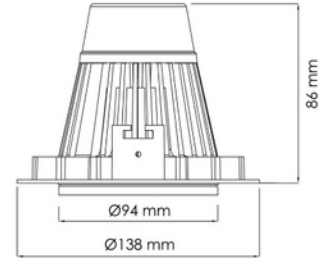

**FDV DOCUMENTATION**

Torres Mini 3650lm 830 40° 22W BK 18i3

Art.no: 17030-7-40-2

*Lighting Solutions*

125mm

## Torres Mini 3650lm 830 40° 22W BK 18i3

SPECIFICATIONS	
CC (forward voltage driver) (V)	43.0
Inrush current time (µs)	100.0
Inrush current I <sub>max</sub> (A)	8.0
Length (product) (mm)	138.0
Width (product) (mm)	94.0
Height (product) (mm)	86.0