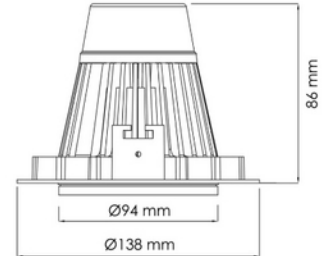

**FDV DOCUMENTATION**

Torres Mini 3650lm 830 40° 22W WH 18i5 DALI

Art.no: 17030-7-40-3-ddd

*Lighting Solutions* 125mm

## Torres Mini 3650lm 830 40° 22W WH 18i5 DALI

SPECIFICATIONS	
CC (forward voltage driver) (V)	43.0
Inrush current time (µs)	100.0
Inrush current I <sub>max</sub> (A)	8.0
Length (product) (mm)	138.0
Width (product) (mm)	94.0
Height (product) (mm)	86.0