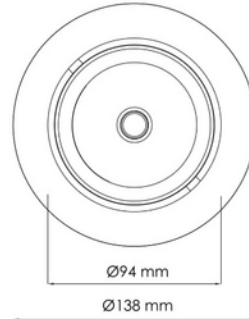

**FDV DOCUMENTATION**

Torres Mini 3650lm 830 40° 22W WH 18i5 DALI

Art.no: 17030-7-40-3-ddd

*Lighting Solutions* 125mm

## Torres Mini 3650lm 830 40° 22W WH 18i5 DALI

SPECIFICATIONS	
CC (forward voltage driver) (V)	43.0
Inrush current time (µs)	100.0
Inrush current I <sub>max</sub> (A)	8.0
Length (product) (mm)	138.0
Width (product) (mm)	94.0
Height (product) (mm)	86.0