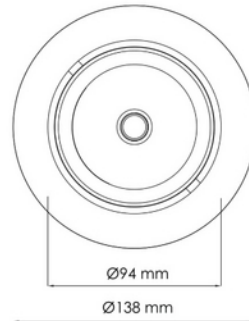

**FDV DOCUMENTATION**

Torres Mini 3150lm Seafood 20° 23W WH 18i3

Art.no: 17034-7-20-3

*Lighting Solutions*

125mm

Torres Mini 3150lm Seafood 20° 23W WH 18i3

SPECIFICATIONS	
Forward Voltage LED (max tp=25) (V)	36.3
Forward Voltage LED (min tp=65) (V)	33.4
CC (forward voltage driver) (V)	43.0
Inrush current time (µs)	100.0
Inrush current I _{max} (A)	8.0
Length (product) (mm)	138.0
Width (product) (mm)	94.0
Height (product) (mm)	86.0