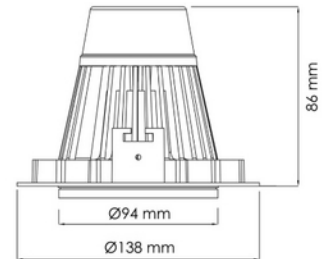

**FDV DOCUMENTATION**

Torres Mini 3150lm Seafood 20° 23W WH 18i3

Art.no: 17034-7-20-3

*Lighting Solutions*

125mm

Torres Mini 3150lm Seafood 20° 23W WH 18i3

SPECIFICATIONS	
Forward Voltage LED (max tp=25) (V)	36.3
Forward Voltage LED (min tp=65) (V)	33.4
CC (forward voltage driver) (V)	43.0
Inrush current time (µs)	100.0
Inrush current I _{max} (A)	8.0
Length (product) (mm)	138.0
Width (product) (mm)	94.0
Height (product) (mm)	86.0