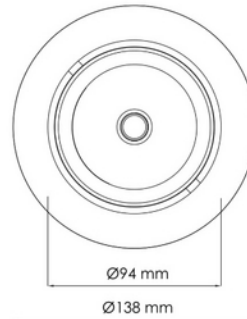

**PRODUCT DATA SHEET**

Torres Mini 3150lm Seafood 20° 23W WH 18i3

Art.no: 17034-7-20-3

*Lighting Solutions*

125mm

## Torres Mini 3150lm Seafood 20° 23W WH 18i3

This is by far our most popular “mini” downlight and it offers huge flexibility, tiltable up to 25 degrees. This downlight has a recessed light source giving a minimum of stray light. The Torres Mini can be supplied with a variety of connector solutions.

DIMENSIONS	
Length (product) (mm)	138.0
Width (product) (mm)	94.0
Height (product) (mm)	86.0

MATERIALS AND SURFACES	
Color	White

**PRODUCT DATA SHEET**

Torres Mini 3150lm Seafood 20° 23W WH 18i3

Art.no: 17034-7-20-3