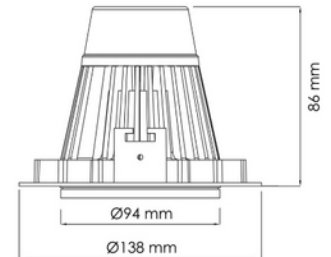

**PRODUCT DATA SHEET**

Torres Mini 3150lm Seafood 20° 23W WH 18i3

Art.no: 17034-7-20-3

*Lighting Solutions*

125mm

## Torres Mini 3150lm Seafood 20° 23W WH 18i3

This is by far our most popular “mini” downlight and it offers huge flexibility, tiltable up to 25 degrees. This downlight has a recessed light source giving a minimum of stray light. The Torres Mini can be supplied with a variety of connector solutions.

DIMENSIONS	
Length (product) (mm)	138.0
Width (product) (mm)	94.0
Height (product) (mm)	86.0

MATERIALS AND SURFACES	
Color	White

**PRODUCT DATA SHEET**

Torres Mini 3150lm Seafood 20° 23W WH 18i3

Art.no: 17034-7-20-3