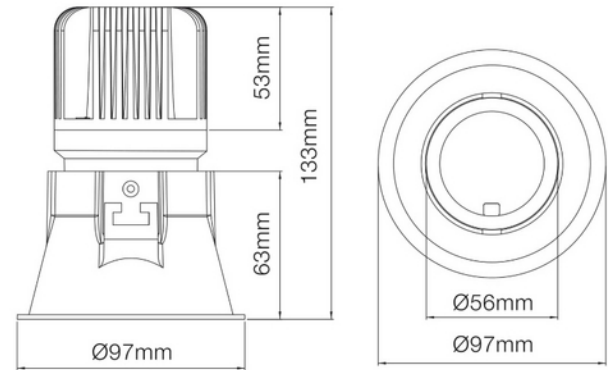

**FDV DOCUMENTATION**

Trimo Micro 2000lm 830 30° 13W BK 18i5 DALI

Art.no: 18015-6-30-2-ddd

*Lighting Solutions*

90mm

## Trimo Micro 2000lm 830 30° 13W BK 18i5 DALI

SPECIFICATIONS	
Forward Voltage LED (max tp=25) (V)	36.3
Forward Voltage LED (min tp=65) (V)	31.7
CC (driver) [mA]	1050
CC (forward voltage driver) (V)	54.0
Inrush current time (µs)	100.0
Inrush current I <sub>max</sub> (A)	5.0
Width (product) (mm)	95.0
Height (product) (mm)	140.0
Weight (product) (kg)	0.65

**FDV DOCUMENTATION**

Trimo Micro 2000lm 830 30° 13W BK 18i5 DALI

Art.no: 18015-6-30-2-ddd

*Lighting Solutions*

**LIGHT DISTRIBUTION**