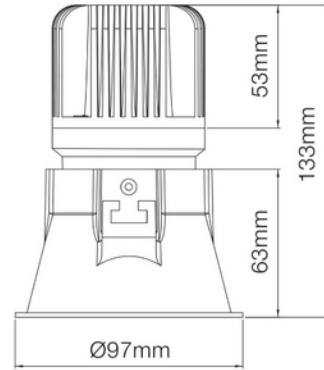

**FDV DOCUMENTATION**

Trimo Micro 2150lm 830 30° 13W BK 18i5 Dali

Art.no: 18015-7-30-2-ddd

*Lighting Solutions*

90mm

## Trim Micro 2150lm 830 30° 13W BK 18i5 Dali

SPECIFICATIONS	
Forward Voltage LED (max tp=25) (V)	36.3
Forward Voltage LED (min tp=65) (V)	31.7
CC (driver) [mA]	1050
CC (forward voltage driver) (V)	54.0
Inrush current time (µs)	100.0
Inrush current I <sub>max</sub> (A)	5.0
Width (product) (mm)	95.0
Height (product) (mm)	140.0
Weight (product) (kg)	0.65