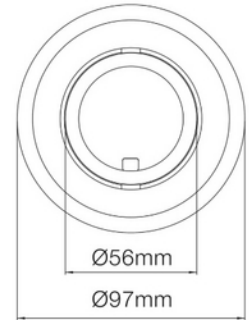

**FDV DOCUMENTATION**

Trimo Micro 2150lm 830 30° 13W BK 18i5 Dali

Art.no: 18015-7-30-2-ddd

*Lighting Solutions*

90mm

## Trim Micro 2150lm 830 30° 13W BK 18i5 Dali

SPECIFICATIONS	
Forward Voltage LED (max tp=25) (V)	36.3
Forward Voltage LED (min tp=65) (V)	31.7
CC (driver) [mA]	1050
CC (forward voltage driver) (V)	54.0
Inrush current time (µs)	100.0
Inrush current I <sub>max</sub> (A)	5.0
Width (product) (mm)	95.0
Height (product) (mm)	140.0
Weight (product) (kg)	0.65