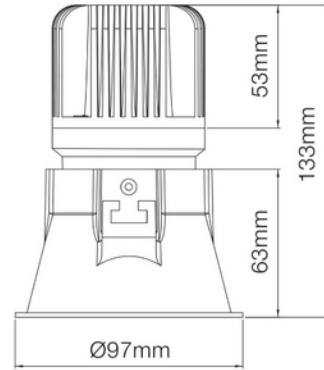

**PRODUCT DATA SHEET**

Trimo Micro 2150lm 830 30° 13W BK 18i5 Dali

Art.no: 18015-7-30-2-ddd

*Lighting Solutions*

90mm

Trimo Micro 2150lm 830 30° 13W BK 18i5 Dali

Tired of downlights giving obtrusive light? This particular model requires a hole dimension of only 90mm. This makes it very versatile with a minimum of stray light, this is accomplished by using a recessed LED light source. The Trimo Micro has a 18i3 connector and can be supplied with a variety of connector solutions.

Trimo Micro 2150lm 830 30° 13W BK 18i5 Dali

Art.no: 18015-7-30-2-ddd

*Lighting Solutions*

PHOTOMETRIC DATA	
CRI / Ra (>=)	80
CCT (Color Temperature) (K)	3000
Color Code	830
Lightsource Type	LED (built in)
Socket / Cap-Base	N/A
Lens (Diffuser)	Clear
Lifetime (h)	L80B10: 50.000
MacAdam (SDCM)	3
Manufacturer (light source)	Tridonic
Forward Current LED (min-max) (mA)	150 - 900
Forward Voltage LED (max tp=25) (V)	36.3
Driftspenning LED (min tp=65) (V)	31.7

DIMENSIONS	
Width (product) (mm)	95.0

**PRODUCT DATA SHEET**

Trimo Micro 2150lm 830 30° 13W BK 18i5 Dali

Art.no: 18015-7-30-2-ddd

*Lighting Solutions*

DIMENSIONS	
Height (product) (mm)	140.0
Weight (product) (kg)	0.65