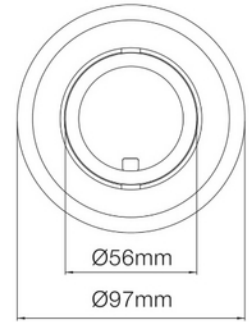

**PRODUCT DATA SHEET**

Trimo Micro 2150lm 830 30° 13W BK 18i5 Dali

Art.no: 18015-7-30-2-ddd

*Lighting Solutions*

90mm

Trimo Micro 2150lm 830 30° 13W BK 18i5 Dali

Tired of downlights giving obtrusive light? This particular model requires a hole dimension of only 90mm. This makes it very versatile with a minimum of stray light, this is accomplished by using a recessed LED light source. The Trimo Micro has a 18i3 connector and can be supplied with a variety of connector solutions.

DIMENSIONS	
Width (product) (mm)	95.0

**PRODUCT DATA SHEET**

Trimo Micro 2150lm 830 30° 13W BK 18i5 Dali

Art.no: 18015-7-30-2-ddd

*Lighting Solutions*

DIMENSIONS	
Height (product) (mm)	140.0
Weight (product) (kg)	0.65