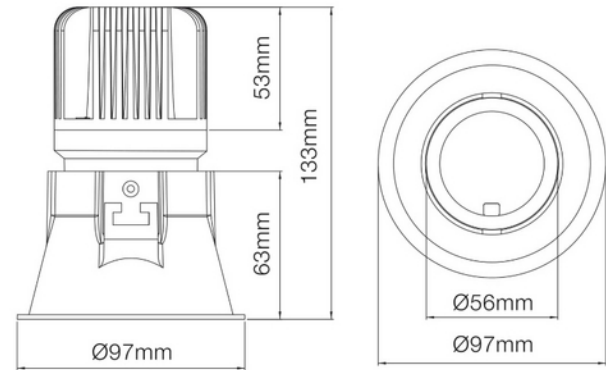

**FDV DOCUMENTATION**

Trimo Micro 2150lm 830 30° 13W WH 18i5 Dali  
 Art.no: 18015-7-30-3-ddd

*Lighting Solutions*
 90mm

## Trimo Micro 2150lm 830 30° 13W WH 18i5 Dali

SPECIFICATIONS	
Forward Voltage LED (max tp=25) (V)	36.3
Forward Voltage LED (min tp=65) (V)	31.7
CC (driver) [mA]	1050
CC (forward voltage driver) (V)	54.0
Inrush current time (µs)	100.0
Inrush current I <sub>max</sub> (A)	5.0
Width (product) (mm)	95.0
Height (product) (mm)	140.0
Weight (product) (kg)	0.65