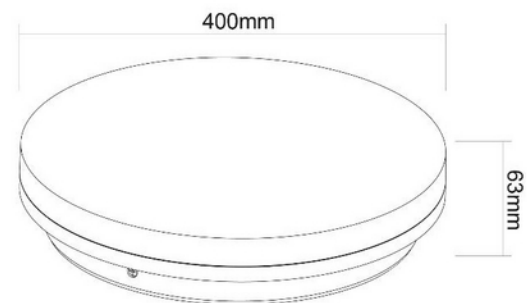

**FDV DOCUMENTATION**

Pollux 3000lm 830/840/857 Switch 120° 30W WH IP54

Art.no: 2113-120-3

*Lighting Solutions*

Pollux 3000lm 830/840/857 Switch 120° 30W WH IP54

SPECIFICATIONS	
CC (forward voltage driver) (V)	75.0
Inrush current time (μ s)	16.0
Inrush current I _{max} (A)	18.4
Width (product) (mm)	400.0
Height (product) (mm)	63.0
Weight (product) (kg)	1.85