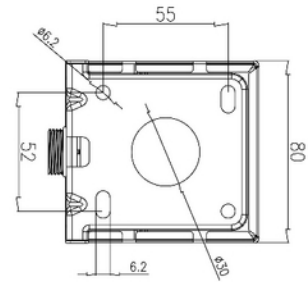

**FDV DOCUMENTATION**

Sign Today Wall Bracket WH for 2127-3

Art.no: 2130-3

*Lighting Solutions*

## Sign Today Wall Bracket WH for 2127-3

SPECIFICATIONS	
Length (product) (mm)	82.0
Width (product) (mm)	75.0
Height (product) (mm)	87.0