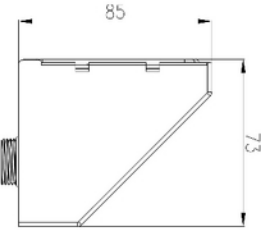

**FDV DOCUMENTATION**

Sign Today Wall Bracket WH for 2127-3

Art.no: 2130-3

*Lighting Solutions*

## Sign Today Wall Bracket WH for 2127-3

SPECIFICATIONS	
Length (product) (mm)	82.0
Width (product) (mm)	75.0
Height (product) (mm)	87.0