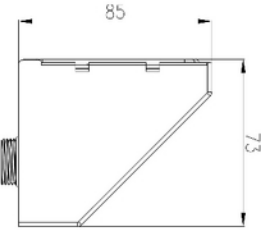

**PRODUCT DATA SHEET**

Sign Today Wall Bracket WH for 2127-3

Art.no: 2130-3

*Lighting Solutions*

## Sign Today Wall Bracket WH for 2127-3

**TECHNICAL DATA**

Outdoor	Yes
---------	-----

**DIMENSIONS**

Length (product) (mm)	82.0
Width (product) (mm)	75.0
Height (product) (mm)	87.0

**MATERIALS AND SURFACES**