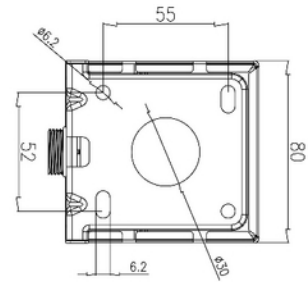

**PRODUCT DATA SHEET**

Sign Today Wall Bracket WH for 2127-3

Art.no: 2130-3

*Lighting Solutions*

## Sign Today Wall Bracket WH for 2127-3

**TECHNICAL DATA**

Outdoor	Yes
---------	-----

**DIMENSIONS**

Length (product) (mm)	82.0
Width (product) (mm)	75.0
Height (product) (mm)	87.0

**MATERIALS AND SURFACES**