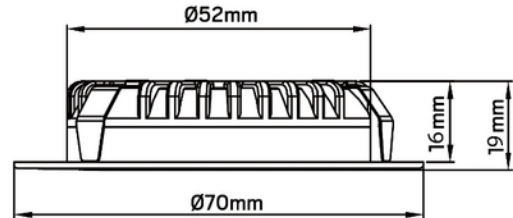

**FDV DOCUMENTATION**

Aludra 390lm 827 70° 3,2W WH 2m cable w/o driver

Art.no: 2172-70-3

*Lighting Solutions*

## Aludra 390lm 827 70° 3,2W WH 2m cable w/o driver

| SPECIFICATIONS                      |      |
|-------------------------------------|------|
| Operating temperature (°C)          | 40   |
| Forward Voltage LED (max tp=25) (V) | 9.6  |
| Forward Voltage LED (min tp=65) (V) | 8.9  |
| Width (product) (mm)                | 70.0 |
| Height (product) (mm)               | 17.0 |
| Weight (product) (kg)               | 0.1  |