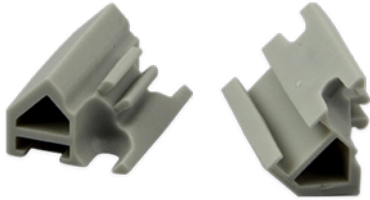

FDV DOKUMENTASJON

Riva Bracket 45° (clip, magnet not included) 1 pc

Art.no: 2200-18

Lighting Solutions

Riva Bracket 45° (clip, magnet not included) 1 pc