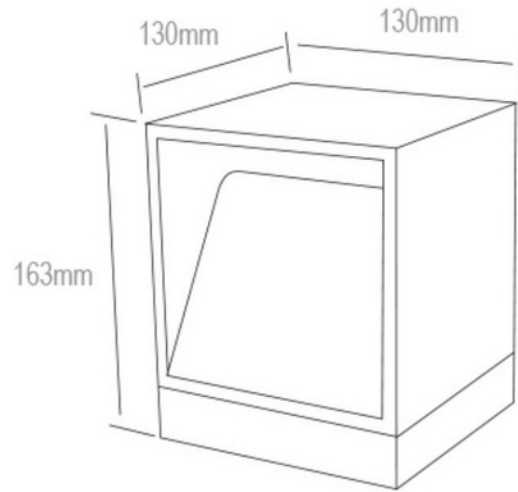

**FDV DOCUMENTATION**

Cubic LED 390lm 830 9W outdoor floor IP56 Anthracite Dim.  
Art.no: 2313-1-5

*Lighting Solutions*

## Cubic LED 390lm 830 9W outdoor floor IP56 Anthracite Dim.

| SPECIFICATIONS                      |       |
|-------------------------------------|-------|
| CC (forward voltage driver) (V)     | 46.0  |
| Inrush current time ( $\mu$ s)      | 300.0 |
| Inrush current I <sub>max</sub> (A) | 5.0   |
| Length (product) (mm)               | 130.0 |
| Width (product) (mm)                | 130.0 |
| Height (product) (mm)               | 163.0 |
| Weight (product) (kg)               | 2.45  |

**FDV DOCUMENTATION**

Cubic LED 390lm 830 9W outdoor floor IP56 Anthracite Dim.

Art.no: 2313-1-5

*Lighting Solutions*

**LIGHT DISTRIBUTION**