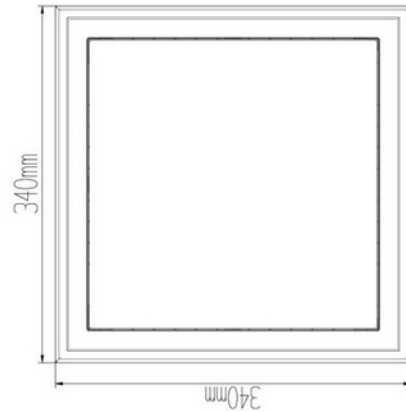

**FDV DOCUMENTATION**

Ancha Square 2500lm 830 110° 30W Dark Grey Quickconnect

Art.no: 2355-110-7

*Lighting Solutions*

Ancha Square 2500lm 830 110° 30W Dark Grey Quickconnect

SPECIFICATIONS	
Operating temperature (°C)	50
Forward Voltage LED (max tp=25) (V)	43.0
Forward Voltage LED (min tp=65) (V)	39.0
CC (forward voltage driver) (V)	42.0
Inrush current time (µs)	125.0
Inrush current I _{max} (A)	10.0
Length (product) (mm)	340.0
Width (product) (mm)	340.0
Height (product) (mm)	50.0
Weight (product) (kg)	2.32

FDV DOCUMENTATION

Ancha Square 2500lm 830 110° 30W Dark Grey Quickconnect

Art.no: 2355-110-7

Lighting Solutions

LIGHT DISTRIBUTION