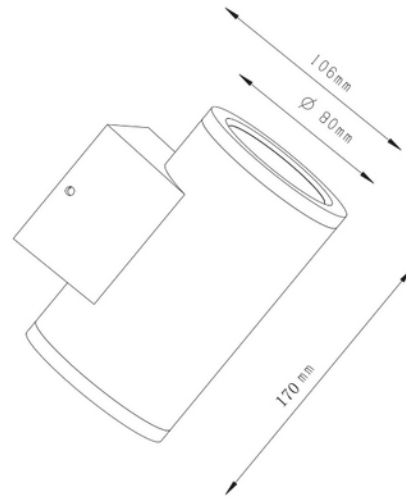

**FDV DOCUMENTATION**

Gemma GU10 up&down 45° max 2x35W Dark Grey

Art.no: 2380-45-7

*Lighting Solutions*

Gemma GU10 up&down 45° max 2x35W Dark Grey

SPECIFICATIONS	
Operating temperature (°C)	50
Length (product) (mm)	106.0
Width (product) (mm)	80.0
Height (product) (mm)	170.0
Weight (product) (kg)	0.58