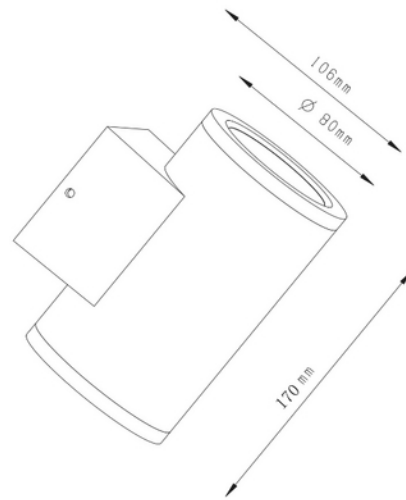

**PRODUCT DATA SHEET**

Gemma GU10 up&down 45° max 2x35W Dark Grey

Art.no: 2380-45-7

*Lighting Solutions*

Gemma GU10 up&down 45° max 2x35W Dark Grey

ELECTRICAL DATA	
Protection Class (system)	1
Dimming (system)	Light bulb dependent
Voltage (system) [V]	230V 50Hz

TECHNICAL DATA	
IK (system)	IK08
IP (system)	IP54
Outdoor	Yes
Operating temperature (°C)	-20 - 50

PHOTOMETRIC DATA	
Lightsource Type	Lightsource not included
Socket / Cap-Base	GU10

**PRODUCT DATA SHEET**

Gemma GU10 up&down 45° max 2x35W Dark Grey

Art.no: 2380-45-7

*Lighting Solutions***PHOTOMETRIC DATA**

Lens (Diffuser)	Clear
-----------------	-------

DIMENSIONS

Length (product) (mm)	106.0
Width (product) (mm)	80.0
Height (product) (mm)	170.0
Weight (product) (kg)	0.58