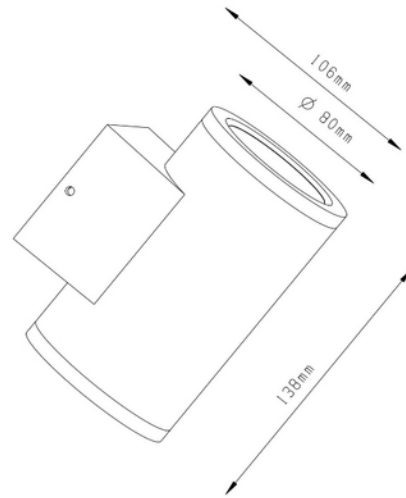

**FDV DOCUMENTATION**

Gemma Up&Down 500lm 830 45° 2x6W Dark Grey Phasecut

Art.no: 2390-2-45-7

*Lighting Solutions*

Gemma Up&Down 500lm 830 45° 2x6W Dark Grey Phasecut

**A**

SPECIFICATIONS	
Operating temperature (°C)	50
Length (product) (mm)	106.0
Width (product) (mm)	80.0
Height (product) (mm)	138.0
Weight (product) (kg)	0.58

FDV DOCUMENTATION

Gemma Up&Down 500lm 830 45° 2x6W Dark Grey Phasecut

Art.no: 2390-2-45-7

Lighting Solutions

LIGHT DISTRIBUTION