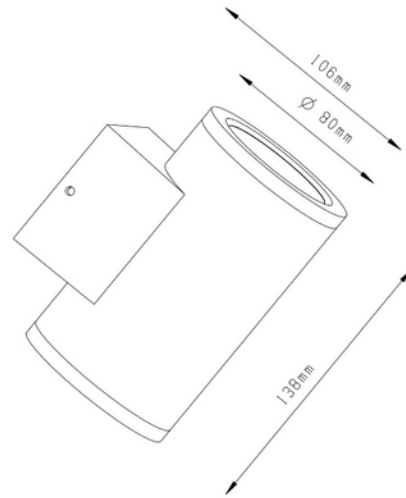

**PRODUCT DATA SHEET**

Gemma Up&Down 500lm 830 45° 2x6W Dark Grey Phasecut
Art.no: 2390-2-45-7

Lighting Solutions

Gemma Up&Down 500lm 830 45° 2x6W Dark Grey Phasecut

A

ELECTRICAL DATA	
Protection Class (system)	1
Dimming (system)	Phase-Cut
Voltage (system) [V]	230V 50Hz

TECHNICAL DATA	
IK (system)	IK08
IP (system)	IP54
Outdoor	Yes
Operating temperature (°C)	-20 - 50

PHOTOMETRIC DATA	
CRI / Ra (>=)	80
CCT (Color Temperature) (K)	3000

**PRODUCT DATA SHEET**

Gemma Up&Down 500lm 830 45° 2x6W Dark Grey Phasecut

Art.no: 2390-2-45-7

*Lighting Solutions*

PHOTOMETRIC DATA	
Color Code	830
Lightsource Type	LED (built in)
Lens (Diffuser)	Clear

DIMENSIONS	
Length (product) (mm)	106.0
Width (product) (mm)	80.0
Height (product) (mm)	138.0
Weight (product) (kg)	0.58

PRODUCT DATA SHEET

Gemma Up&Down 500lm 830 45° 2x6W Dark Grey Phasecut

Art.no: 2390-2-45-7

Lighting Solutions

LIGHT DISTRIBUTION