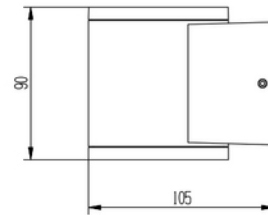

**PRODUCT DATA SHEET**

Gemma Up or Down 360lm 830 45° 6W Dark Grey Phasecut

Art.no: 2395-2-45-7

*Lighting Solutions*

Gemma Up or Down 360lm 830 45° 6W Dark Grey Phasecut

**A**

ELECTRICAL DATA	
Protection Class (system)	1
Dimming (system)	Phase-Cut
Voltage (system) [V]	230V 50Hz

TECHNICAL DATA	
IK (system)	IK08
IP (system)	IP54
Outdoor	Yes

PHOTOMETRIC DATA	
Efficacy (system) (lm/W)	28
CRI / Ra (>=)	80
CCT (Color Temperature) (K)	3000

**PRODUCT DATA SHEET**

Gemma Up or Down 360lm 830 45° 6W Dark Grey Phasecut
Art.no: 2395-2-45-7

DIMENSIONS	
Length (product) (mm)	105.0
Width (product) (mm)	80.0
Height (product) (mm)	90.0
Weight (product) (kg)	0.5

MATERIALS AND SURFACES	
Color	Dark Grey
RAL Code	RAL7024

INSTALLATION AND CONNECTION	
Areas of use	Cottage, Facade, Outdoor, Residence
Mounting	Surface, Wall
Connection (system)	Terminal