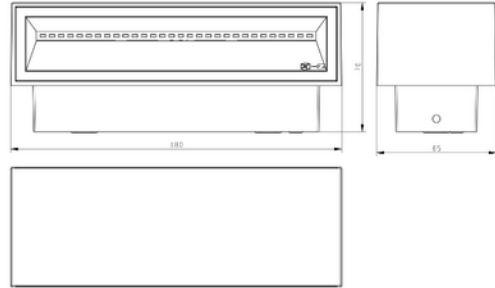

**FDV DOCUMENTATION**

Lyra 1075lm 830 90° 2x6W Dark Grey Phasecut

Art.no: 2445-2-90-7

*Lighting Solutions*

Lyra 1075lm 830 90° 2x6W Dark Grey Phasecut

SPECIFICATIONS	
Operating temperature (°C)	50
Length (product) (mm)	180.0
Width (product) (mm)	70.0
Height (product) (mm)	65.0
Weight (product) (kg)	0.71

FDV DOCUMENTATION

Lyra 1075lm 830 90° 2x6W Dark Grey Phasecut

Art.no: 2445-2-90-7

Lighting Solutions

LIGHT DISTRIBUTION