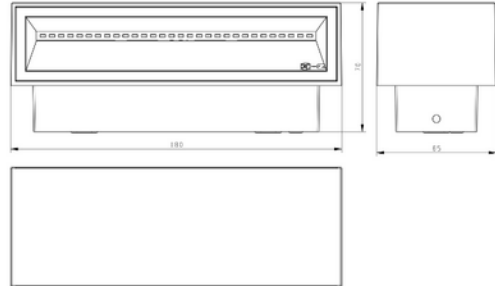

**PRODUCT DATA SHEET**

Lyra 1075lm 830 90° 2x6W Dark Grey Phasecut  
 Art.no: 2445-2-90-7

*Lighting Solutions*

## Lyra 1075lm 830 90° 2x6W Dark Grey Phasecut

Lyra are a wall mounted outdoor dark grey luminaire. Suited for your house or cottage.

ELECTRICAL DATA	
Protection Class (system)	1
Dimming (system)	Phase-Cut
Voltage (system) [V]	230V 50Hz

TECHNICAL DATA	
IK (system)	IK08
IP (system)	IP54
Outdoor	Yes
Operating temperature (°C)	-20 - 50

PHOTOMETRIC DATA	
Efficacy (system) (lm/W)	80

**PRODUCT DATA SHEET**

Lyra 1075lm 830 90° 2x6W Dark Grey Phasecut  
Art.no: 2445-2-90-7

*Lighting Solutions*

PHOTOMETRIC DATA	
CRI / Ra (>=)	80
CCT (Color Temperature) (K)	3000
Color Code	830
Lightsource Type	LED (built in)
Lens (Diffuser)	Clear

DRIVER	
Dimming (driver)	Phase-Cut

DIMENSIONS	
Length (product) (mm)	180.0
Width (product) (mm)	70.0
Height (product) (mm)	65.0
Weight (product) (kg)	0.71