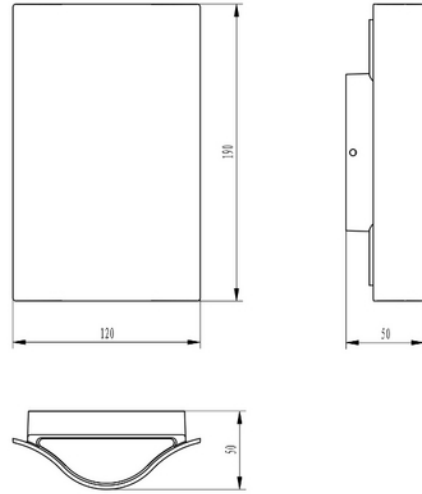

**FDV DOCUMENTATION**

Vega 600lm 830 90° 12W Dark Grey

Art.no: 2450-90-7

*Lighting Solutions*

Vega 600lm 830 90° 12W Dark Grey

**A**

SPECIFICATIONS	
Operating temperature (°C)	50
Forward Voltage LED (max tp=25) (V)	24.0
Forward Voltage LED (min tp=65) (V)	18.0
Inrush current time (µs)	125.0
Inrush current I _{max} (A)	15.0
Length (product) (mm)	120.0
Width (product) (mm)	50.0
Height (product) (mm)	190.0
Weight (product) (kg)	0.61