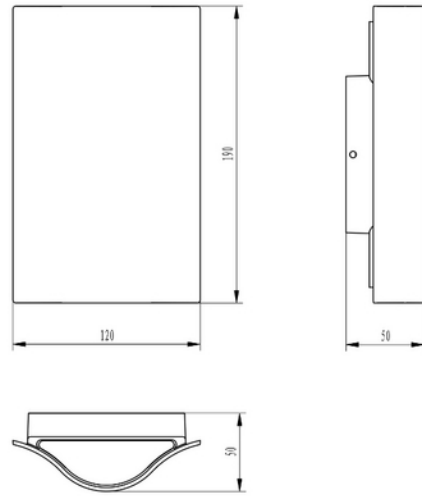

PRODUCT DATA SHEET

Vega 600lm 830 90° 12W Dark Grey

Art.no: 2450-90-7

Lighting Solutions

Vega 600lm 830 90° 12W Dark Grey

A

ELECTRICAL DATA	
Protection Class (system)	1
Dimming (system)	None
Voltage (system) [V]	230V 50Hz

TECHNICAL DATA	
IK (system)	IK08
IP (system)	IP54
Outdoor	Yes
Operating temperature (°C)	-20 - 50

PHOTOMETRIC DATA	
Efficacy (system) (lm/W)	41
CRI / Ra (>=)	80