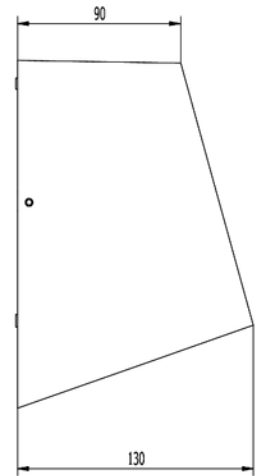

**FDV DOCUMENTATION**

Yed Up&Down 480lm 830 90° 2x4W Dark Grey Quickconnect

Art.no: 2455-90-7

*Lighting Solutions*

Yed Up&Down 480lm 830 90° 2x4W Dark Grey Quickconnect

SPECIFICATIONS	
Operating temperature (°C)	50
Forward Voltage LED (max tp=25) (V)	20.0
Forward Voltage LED (min tp=65) (V)	18.0
Inrush current I _{max} (A)	10.0
Length (product) (mm)	130.0
Width (product) (mm)	85.0
Height (product) (mm)	192.0
Weight (product) (kg)	0.67