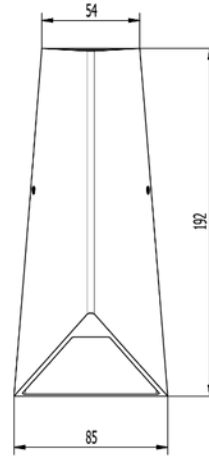

**FDV DOCUMENTATION**

Yed Up&Down 480lm 830 90° 2x4W Dark Grey Quickconnect

Art.no: 2455-90-7

*Lighting Solutions*

Yed Up&Down 480lm 830 90° 2x4W Dark Grey Quickconnect

SPECIFICATIONS	
Operating temperature (°C)	50
Forward Voltage LED (max tp=25) (V)	20.0
Forward Voltage LED (min tp=65) (V)	18.0
Inrush current I _{max} (A)	10.0
Length (product) (mm)	130.0
Width (product) (mm)	85.0
Height (product) (mm)	192.0
Weight (product) (kg)	0.67

FDV DOCUMENTATION

Yed Up&Down 480lm 830 90° 2x4W Dark Grey Quickconnect

Art.no: 2455-90-7

Lighting Solutions

LIGHT DISTRIBUTION