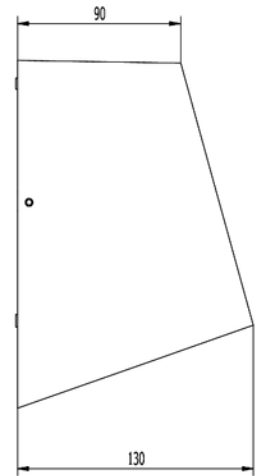

**PRODUCT DATA SHEET**

Yed Up&amp;Down 480lm 830 90° 2x4W Dark Grey Quickconnect

Art.no: 2455-90-7

*Lighting Solutions*

PHOTOMETRIC DATA	
Efficacy (system) (lm/W)	51
CRI / Ra (>=)	80

**PRODUCT DATA SHEET**

Yed Up&amp;Down 480lm 830 90° 2x4W Dark Grey Quickconnect

Art.no: 2455-90-7

*Lighting Solutions*

PHOTOMETRIC DATA	
CCT (Color Temperature) (K)	3000
Color Code	830
Socket / Cap-Base	N/A
Lens (Diffuser)	Clear
Forward Voltage LED (max tp=25) (V)	20.0
Driftspenning LED (min tp=65) (V)	18.0

DRIVER	
Protection Class (driver)	2
Output Current Tolerance (%)	5.0
Current Ripple (%)	70.0
Leakage current (mA)	0.5
Inrush current I <sub>max</sub> (A)	10.0

DIMENSIONS	
Length (product) (mm)	130.0
Width (product) (mm)	85.0
Height (product) (mm)	192.0
Weight (product) (kg)	0.67