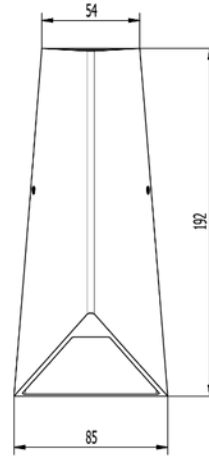

**PRODUCT DATA SHEET**

Yed Up&amp;Down 480lm 830 90° 2x4W Dark Grey Quickconnect

Art.no: 2455-90-7

*Lighting Solutions*

PHOTOMETRIC DATA	
Efficacy (system) (lm/W)	51
CRI / Ra (>=)	80

**PRODUCT DATA SHEET**

Yed Up&amp;Down 480lm 830 90° 2x4W Dark Grey Quickconnect

Art.no: 2455-90-7

*Lighting Solutions*

PHOTOMETRIC DATA	
CCT (Color Temperature) (K)	3000
Color Code	830
Socket / Cap-Base	N/A
Lens (Diffuser)	Clear
Forward Voltage LED (max tp=25) (V)	20.0
Driftspenning LED (min tp=65) (V)	18.0

DRIVER	
Protection Class (driver)	2
Output Current Tolerance (%)	5.0
Current Ripple (%)	70.0
Leakage current (mA)	0.5
Inrush current I <sub>max</sub> (A)	10.0

DIMENSIONS	
Length (product) (mm)	130.0
Width (product) (mm)	85.0
Height (product) (mm)	192.0
Weight (product) (kg)	0.67